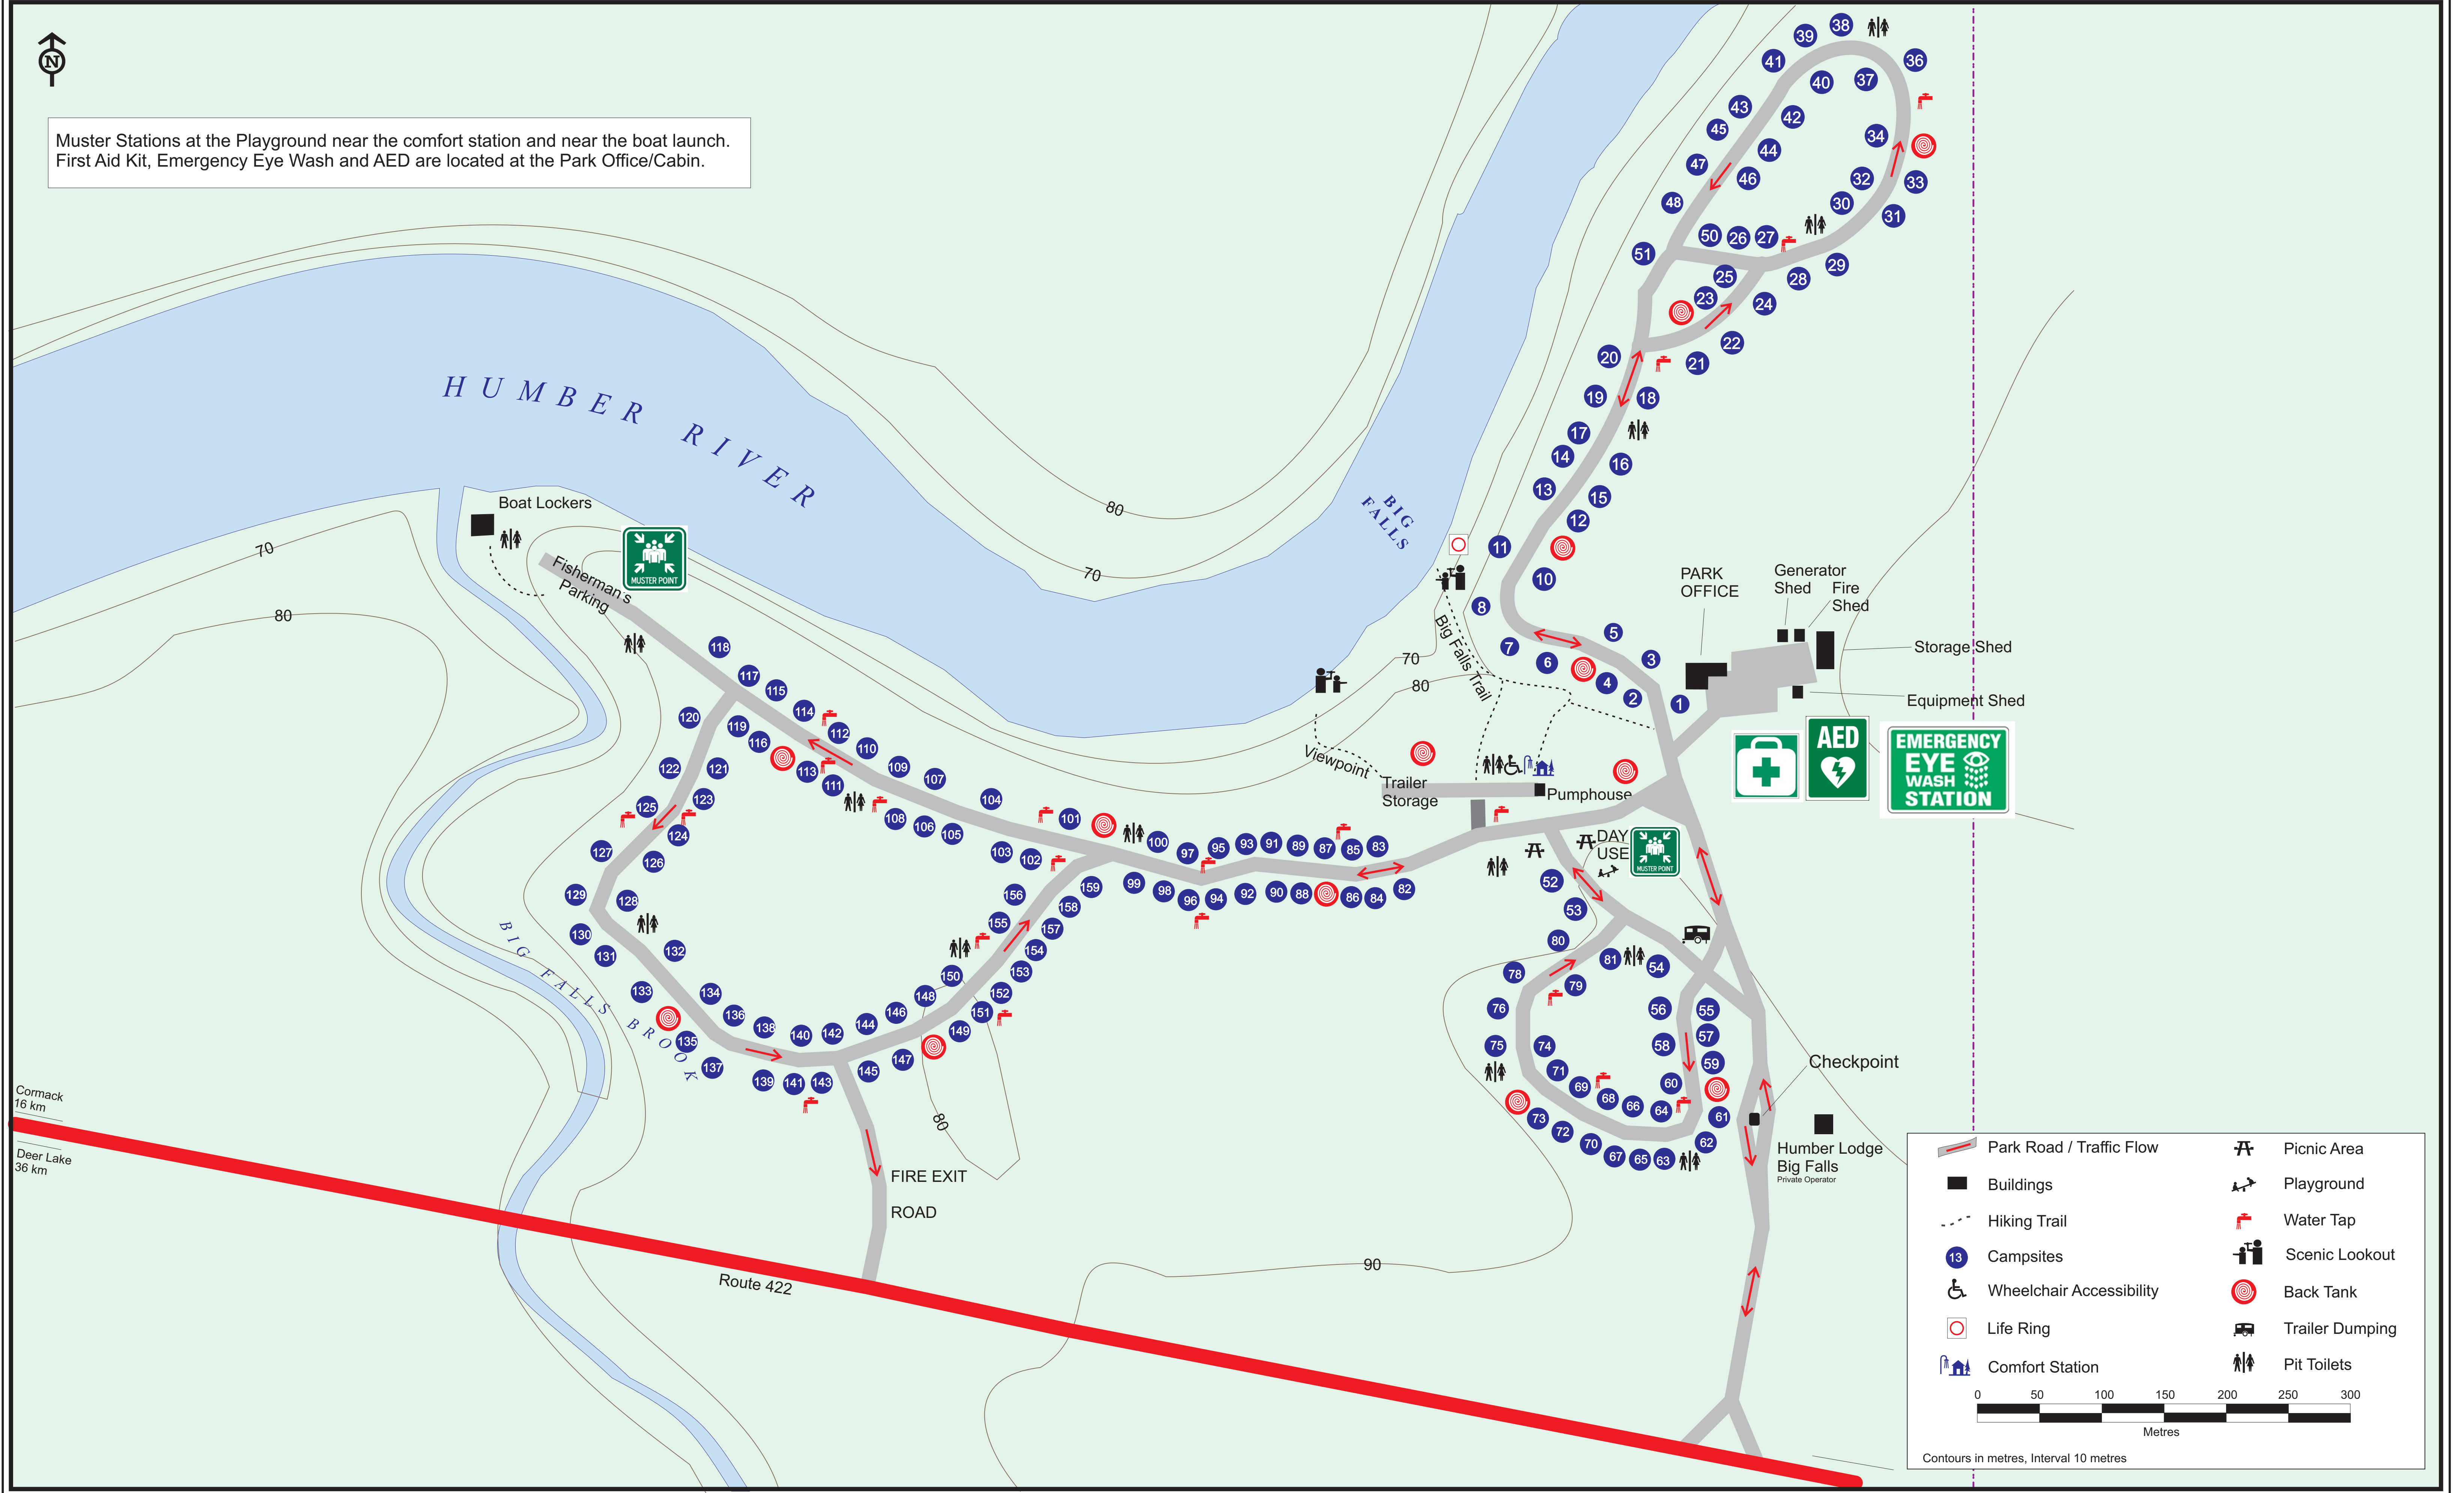

SIR RICHARD SQUIRES MEMORIAL PROVINCIAL PARK

Muster Stations at the Playground near the comfort station and near the boat launch.
First Aid Kit, Emergency Eye Wash and AED are located at the Park Office/Cabin.

	Park Road / Traffic Flow		Picnic Area
	Buildings		Playground
	Hiking Trail		Water Tap
	Campsites		Scenic Lookout
	Wheelchair Accessibility		Back Tank
	Life Ring		Trailer Dumping
	Comfort Station		Pit Toilets

0 50 100 150 200 250 300
Metres

Contours in metres, Interval 10 metres