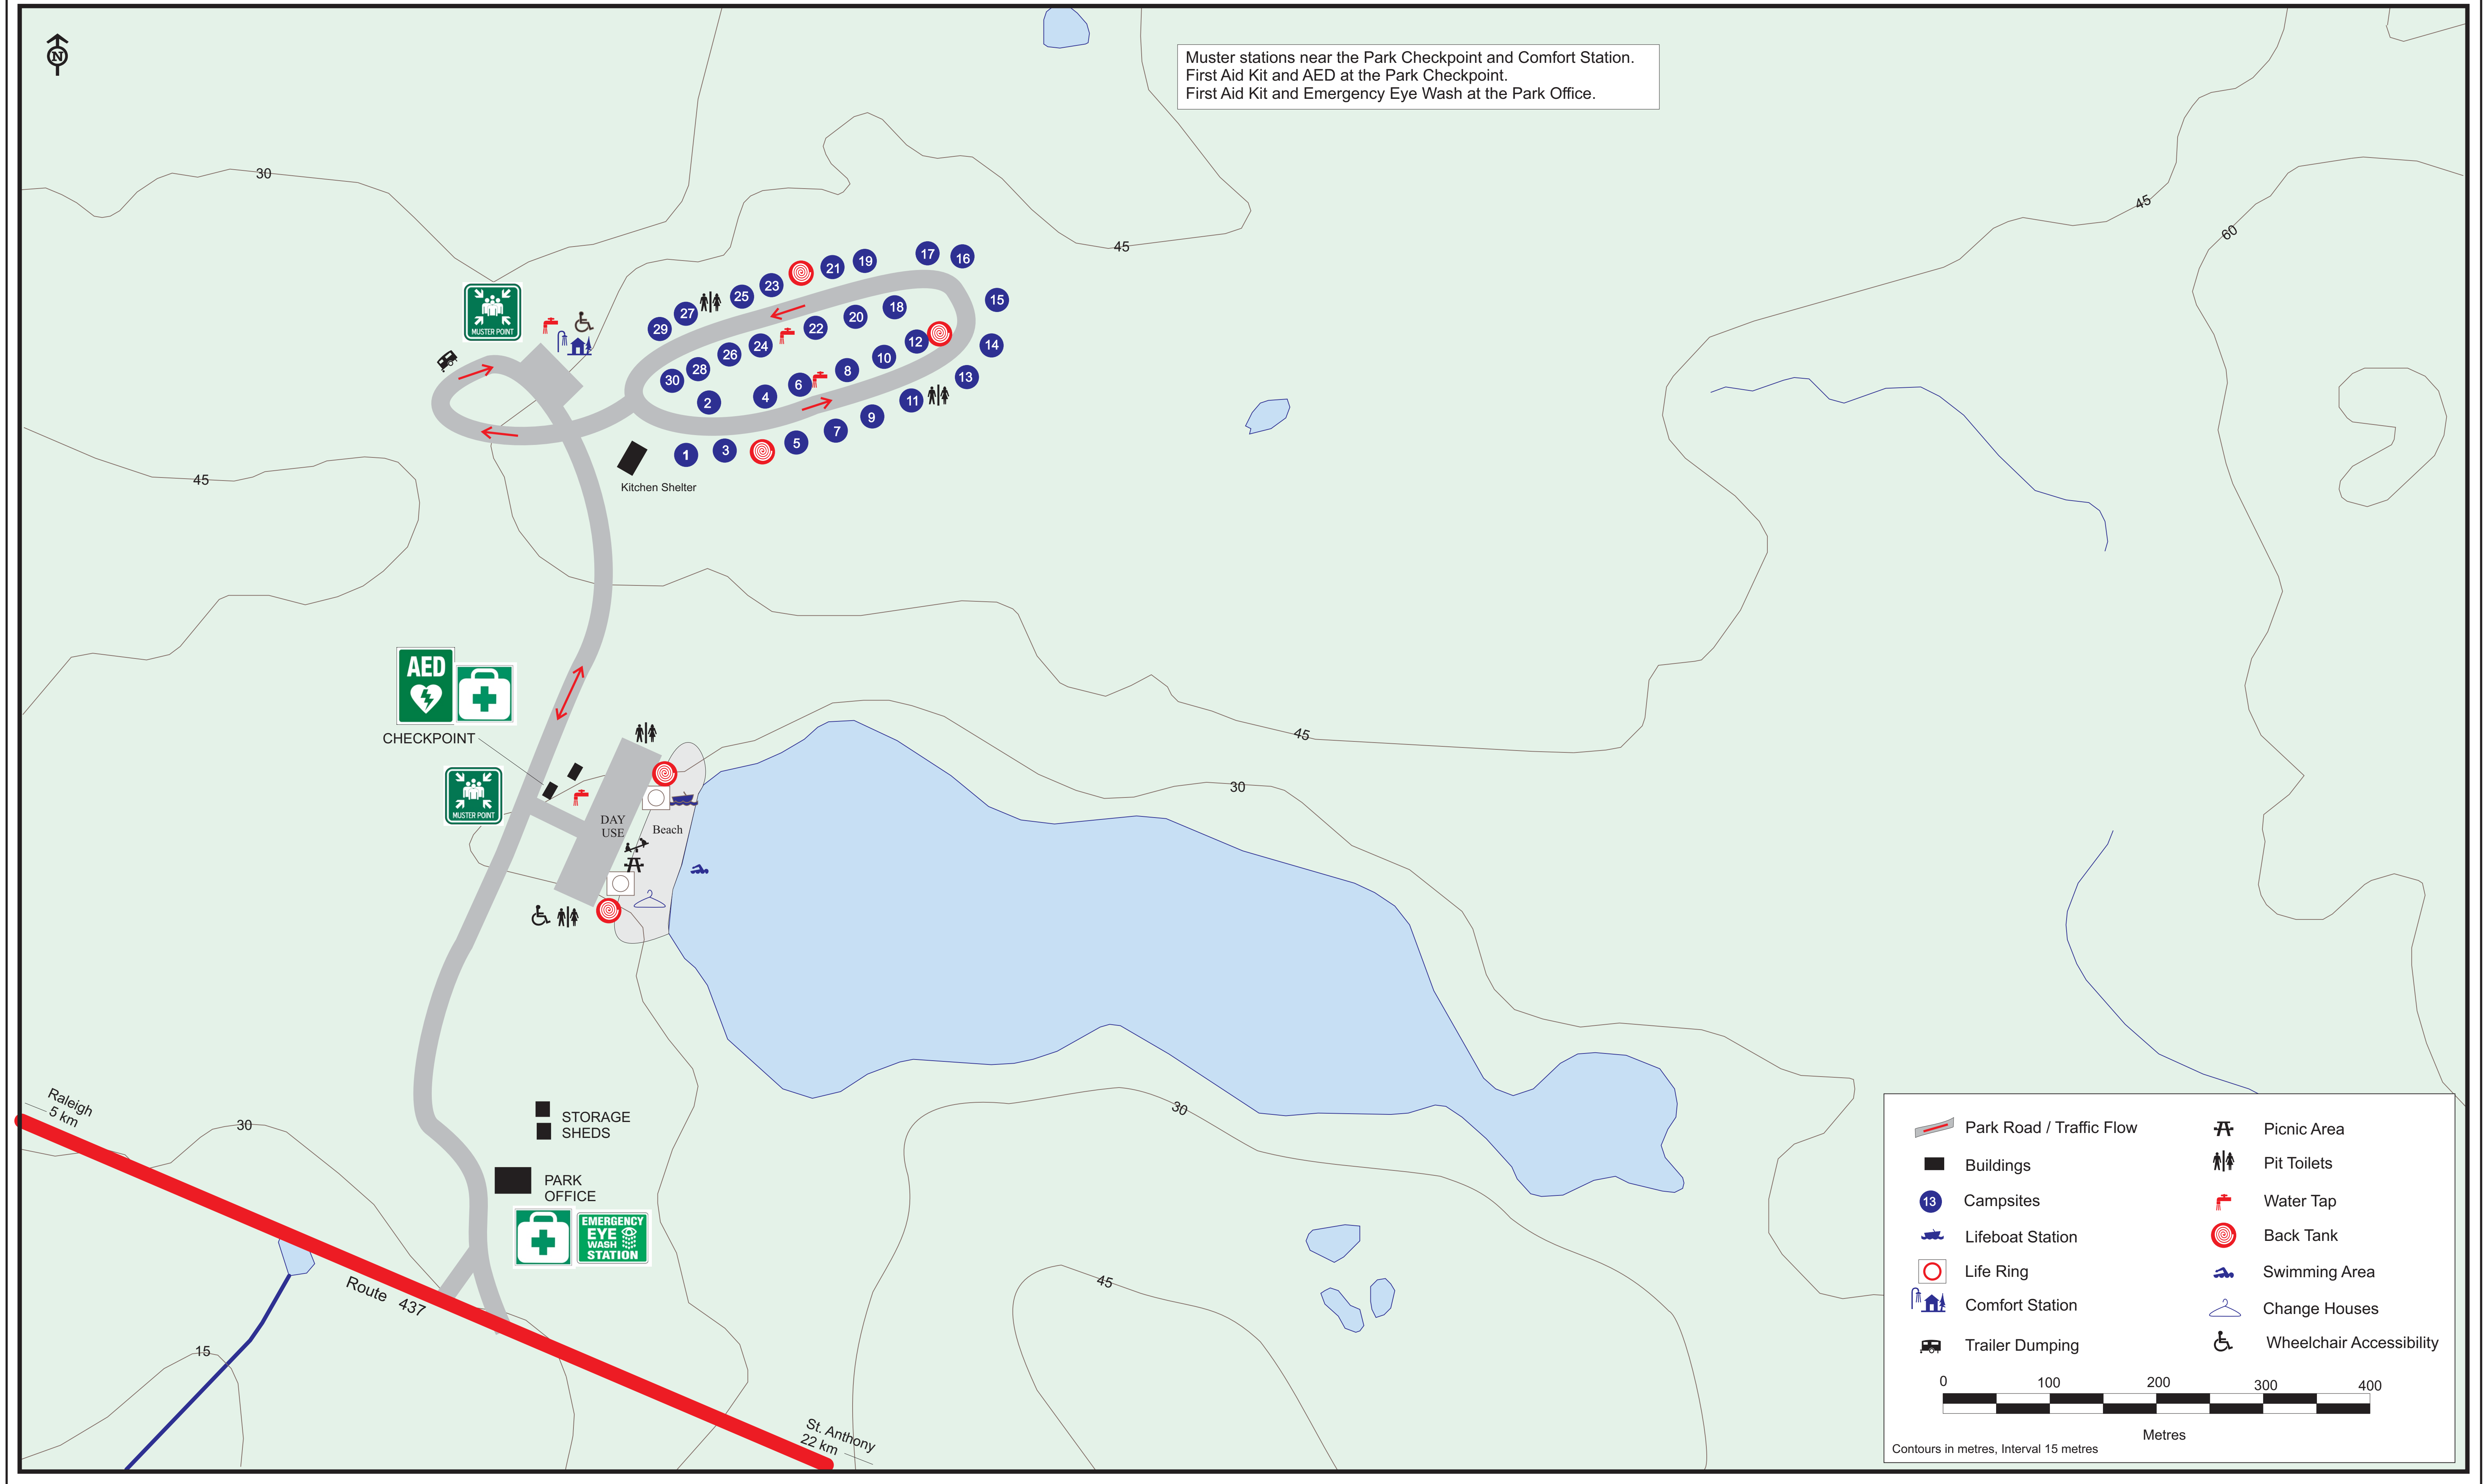

PISTOLET BAY PROVINCIAL PARK

Muster stations near the Park Checkpoint and Comfort Station.
First Aid Kit and AED at the Park Checkpoint.
First Aid Kit and Emergency Eye Wash at the Park Office.

Park Road / Traffic Flow	Picnic Area
Buildings	Pit Toilets
Campsites	Water Tap
Lifeboat Station	Back Tank
Life Ring	Swimming Area
Comfort Station	Change Houses
Trailer Dumping	Wheelchair Accessibility

0 100 200 300 400
Metres

Contours in metres, Interval 15 metres