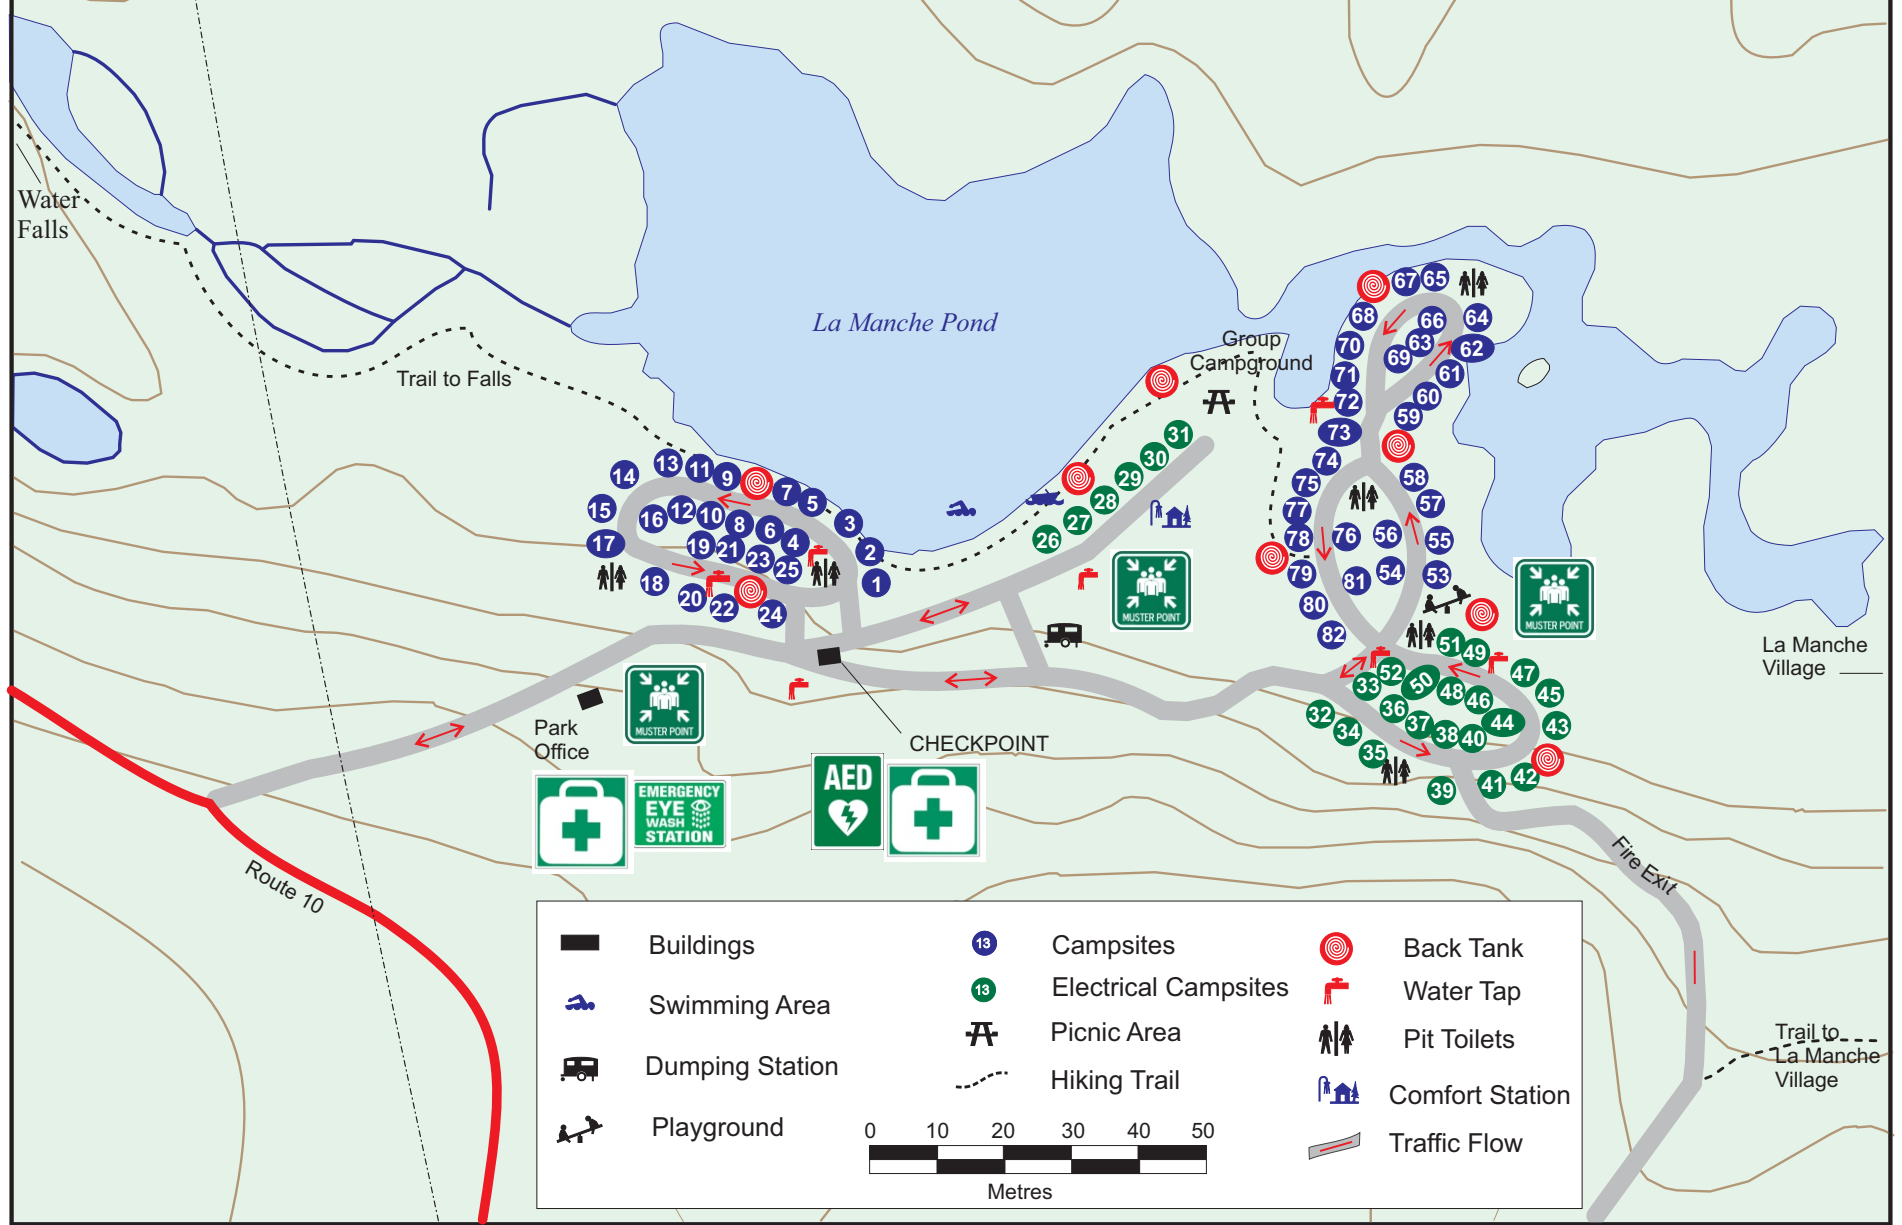

LA MANCHE PROVINCIAL PARK

Muster Stations at the Park Office, near the Comfort Station and in the field next to the playground.
 First Aid Kit and AED are at the Park Checkpoint.
 First Aid Kit and Emergency Eye Wash are at the Park Cabin.

	Buildings		Campsites		Back Tank
	Swimming Area		Electrical Campsites		Water Tap
	Dumping Station		Picnic Area		Pit Toilets
	Playground		Hiking Trail		Comfort Station
			0 10 20 30 40 50		Traffic Flow
			Metres		