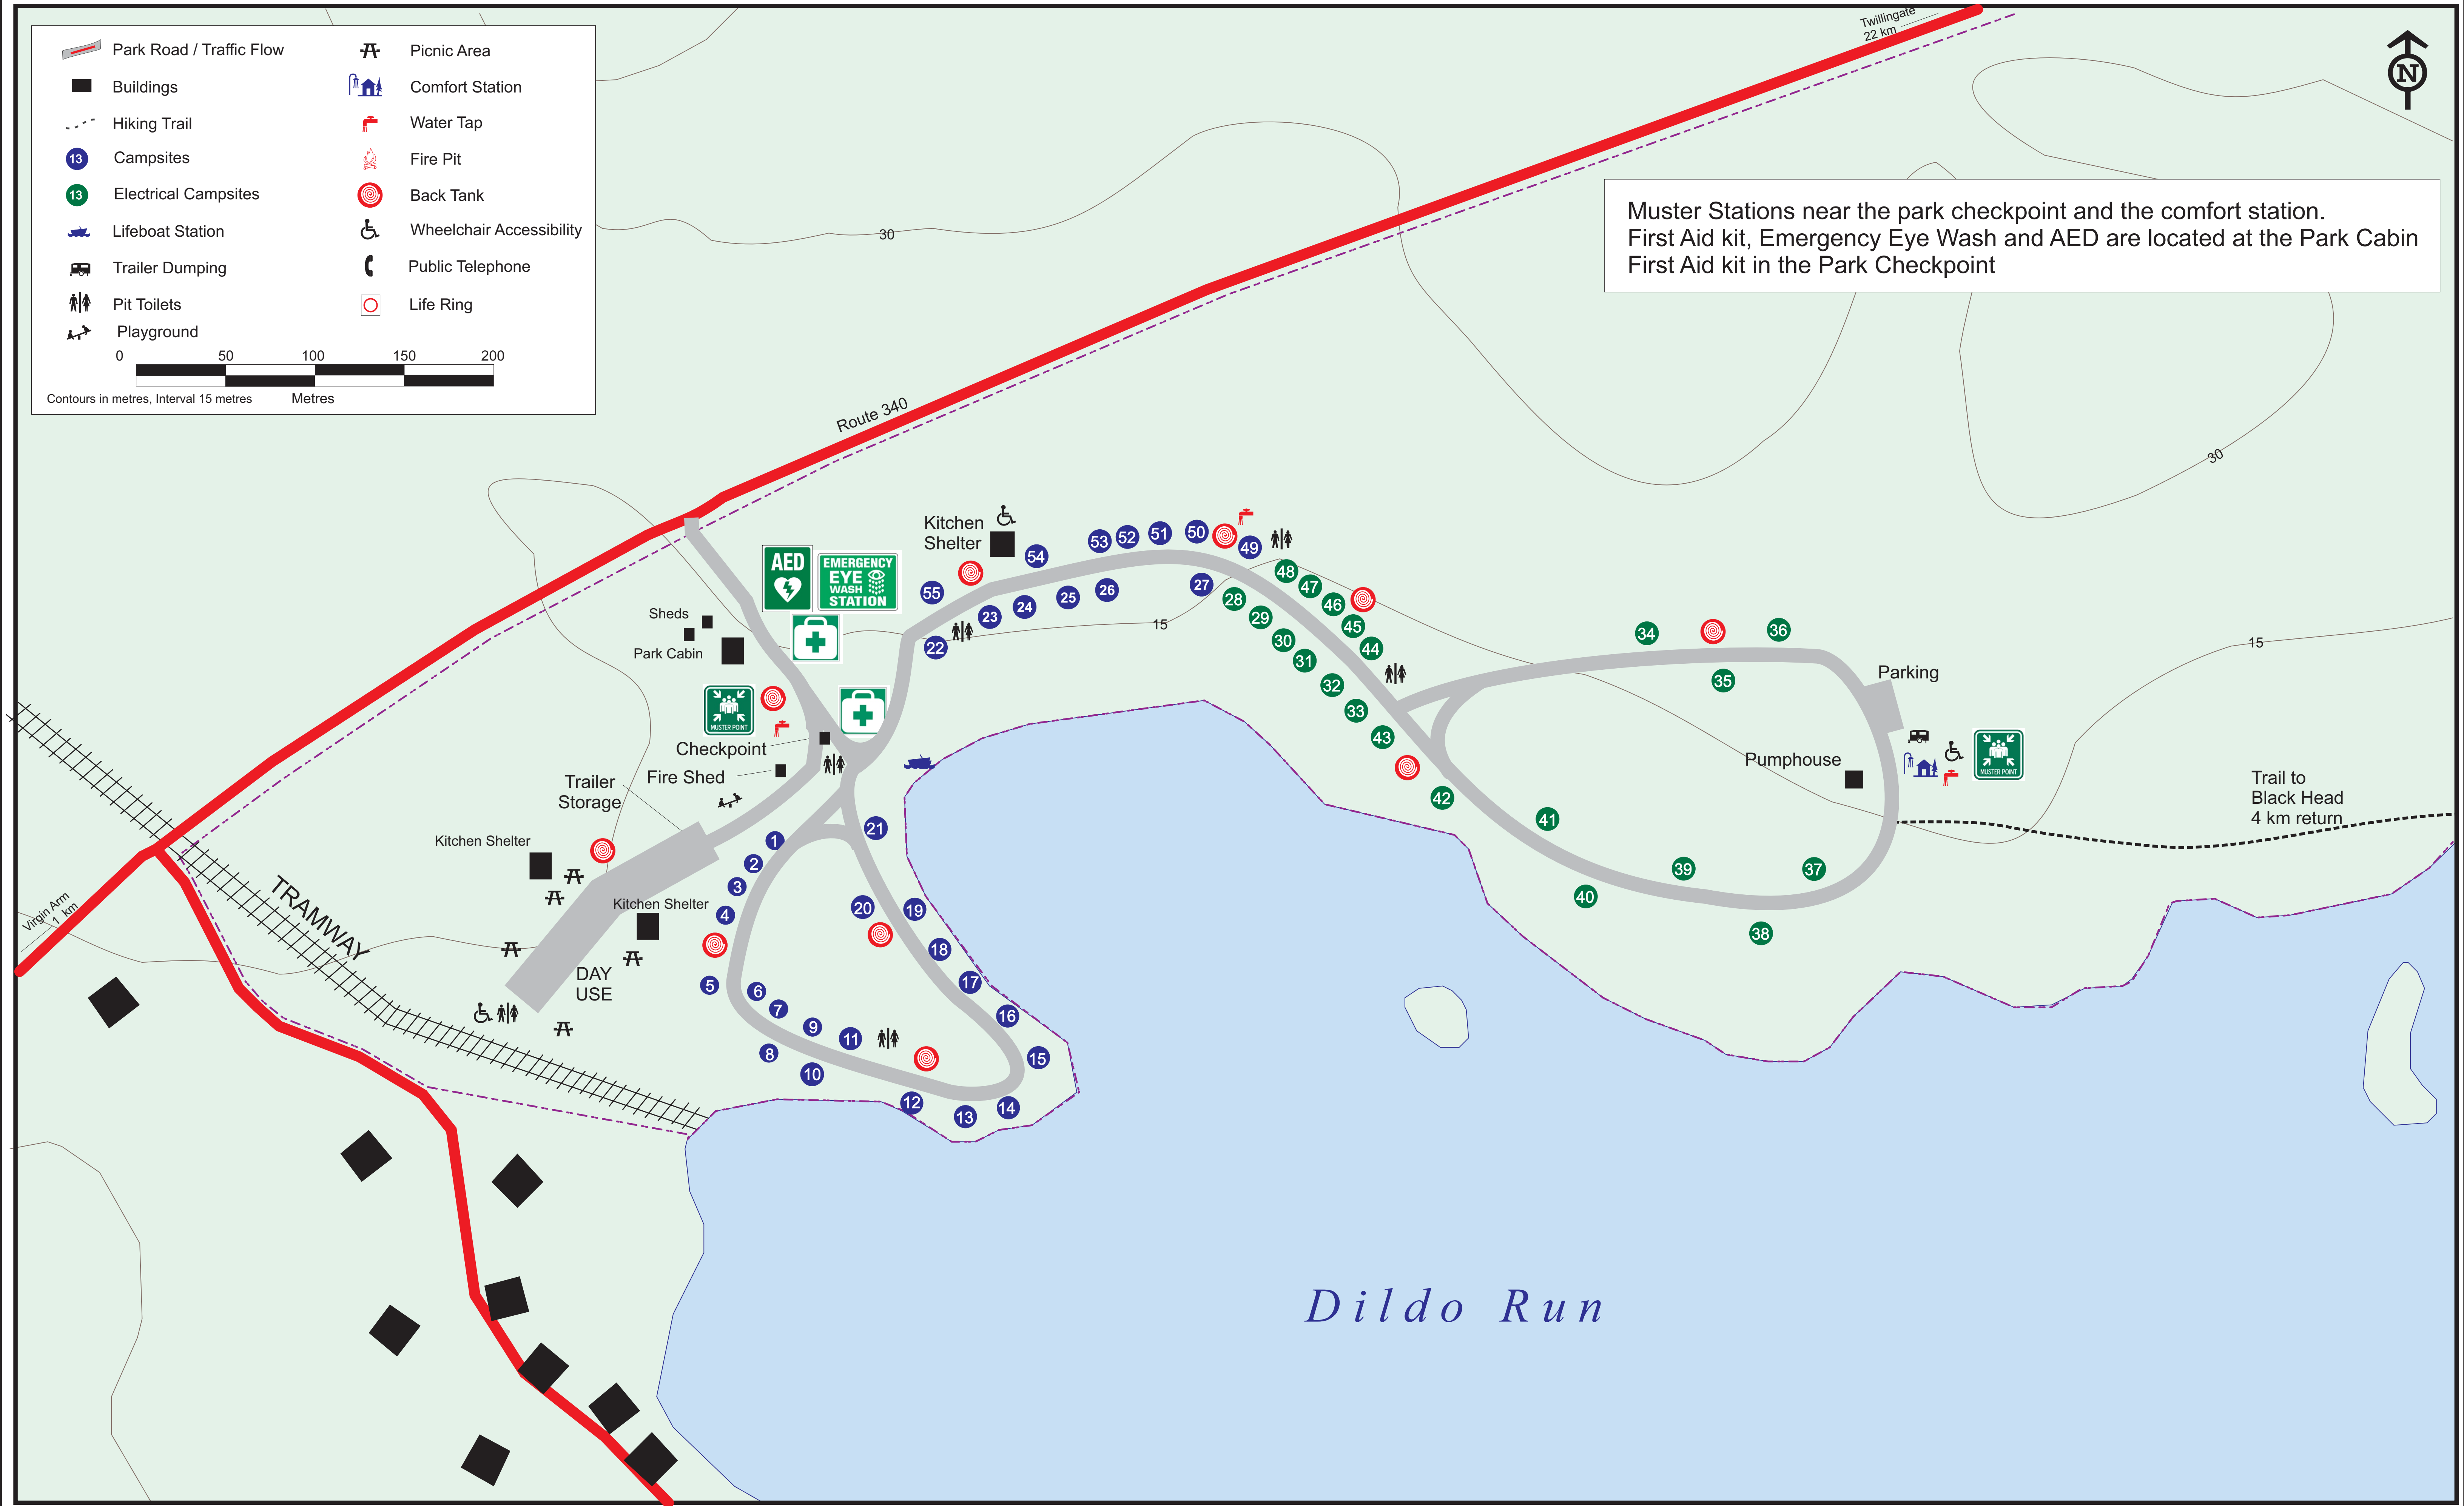

DILDO RUN PROVINCIAL PARK

Park Road / Traffic Flow	Picnic Area
Buildings	Comfort Station
Hiking Trail	Water Tap
Campsites	Fire Pit
Electrical Campsites	Back Tank
Lifeboat Station	Wheelchair Accessibility
Trailer Dumping	Public Telephone
Pit Toilets	Life Ring
Playground	

0 50 100 150 200
Metres

Contours in metres, Interval 15 metres

Muster Stations near the park checkpoint and the comfort station.
First Aid kit, Emergency Eye Wash and AED are located at the Park Cabin
First Aid kit in the Park Checkpoint

Dildo Run