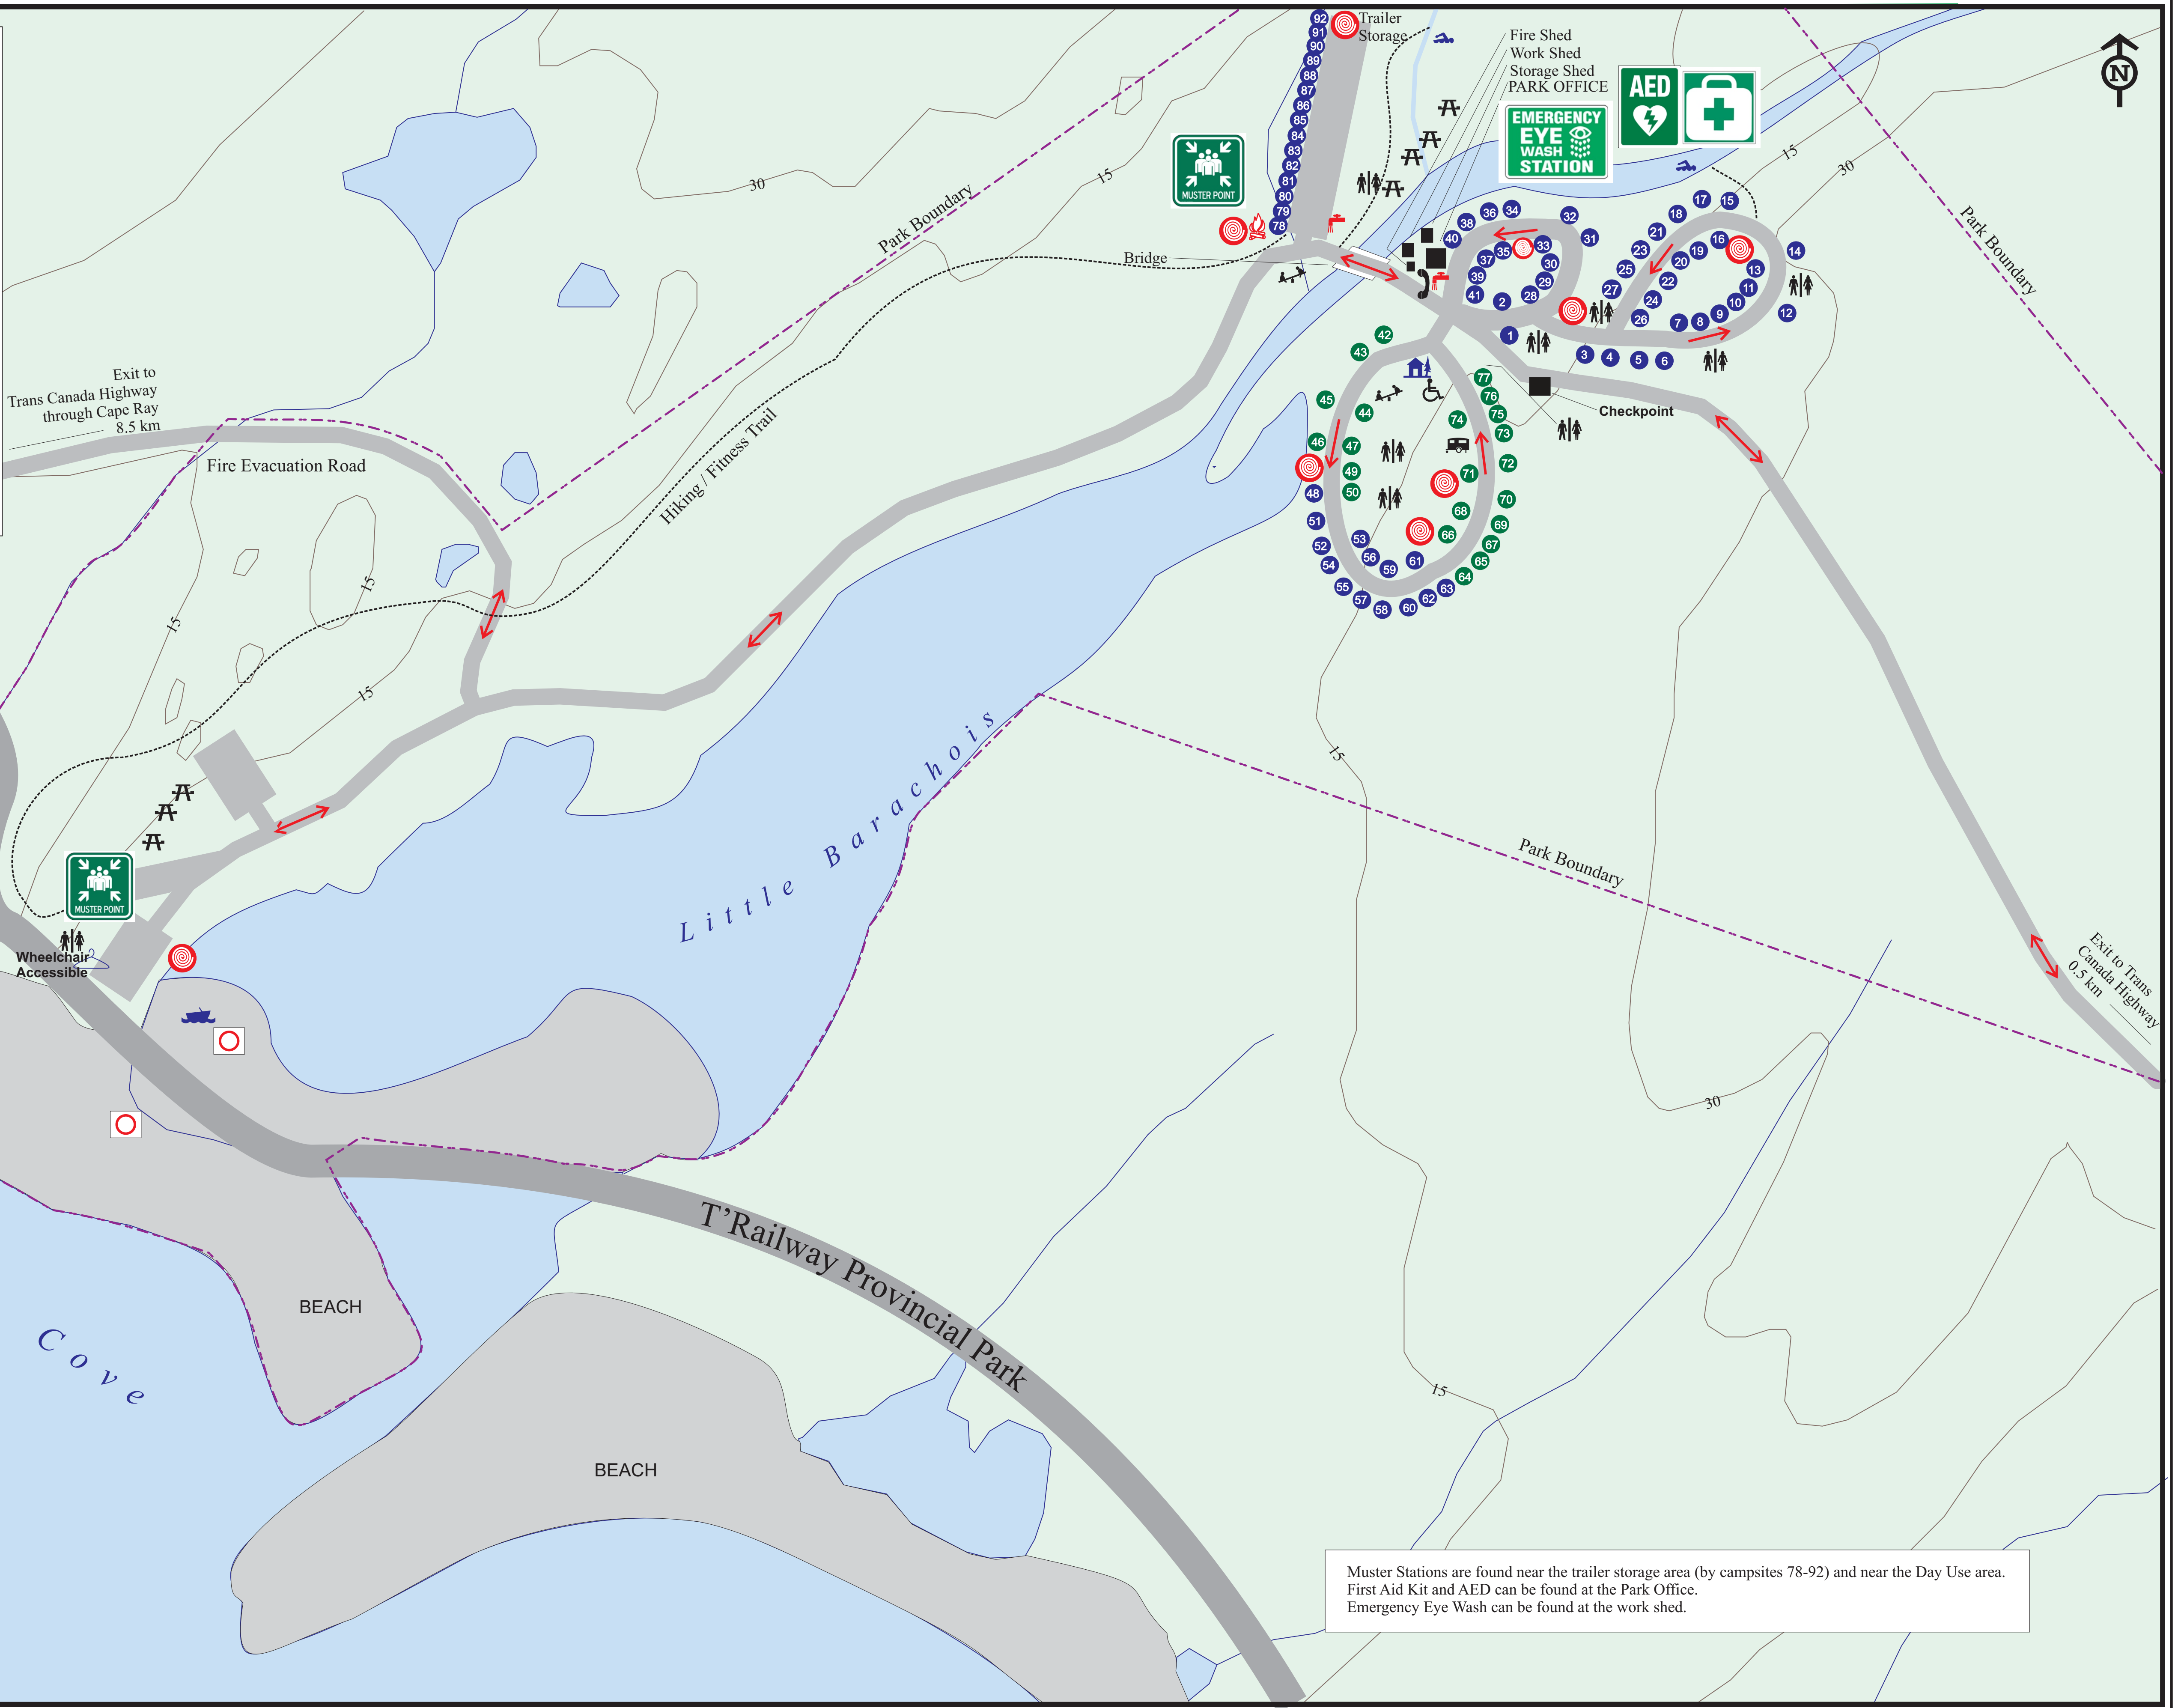

J.T. CHEESEMAN PROVINCIAL PARK

	Park Road / Traffic Flow		Picnic Area
	Buildings		Playground
	Hiking Trail		Water Tap
	Campsites		Public Telephone
	Electrical Campsites		Back Tank
	Lifeboat Station		Trailer Dumping
	Life Ring		Pit Toilets
	Swimming Area		Comfort Station
	Change Houses		Campfire Pit
	Wheelchair Accessibility		

0 100 200 300 400 500
Contours in metres, Interval 5 metres Metres

Muster Stations are found near the trailer storage area (by campsites 78-92) and near the Day Use area.
First Aid Kit and AED can be found at the Park Office.
Emergency Eye Wash can be found at the work shed.