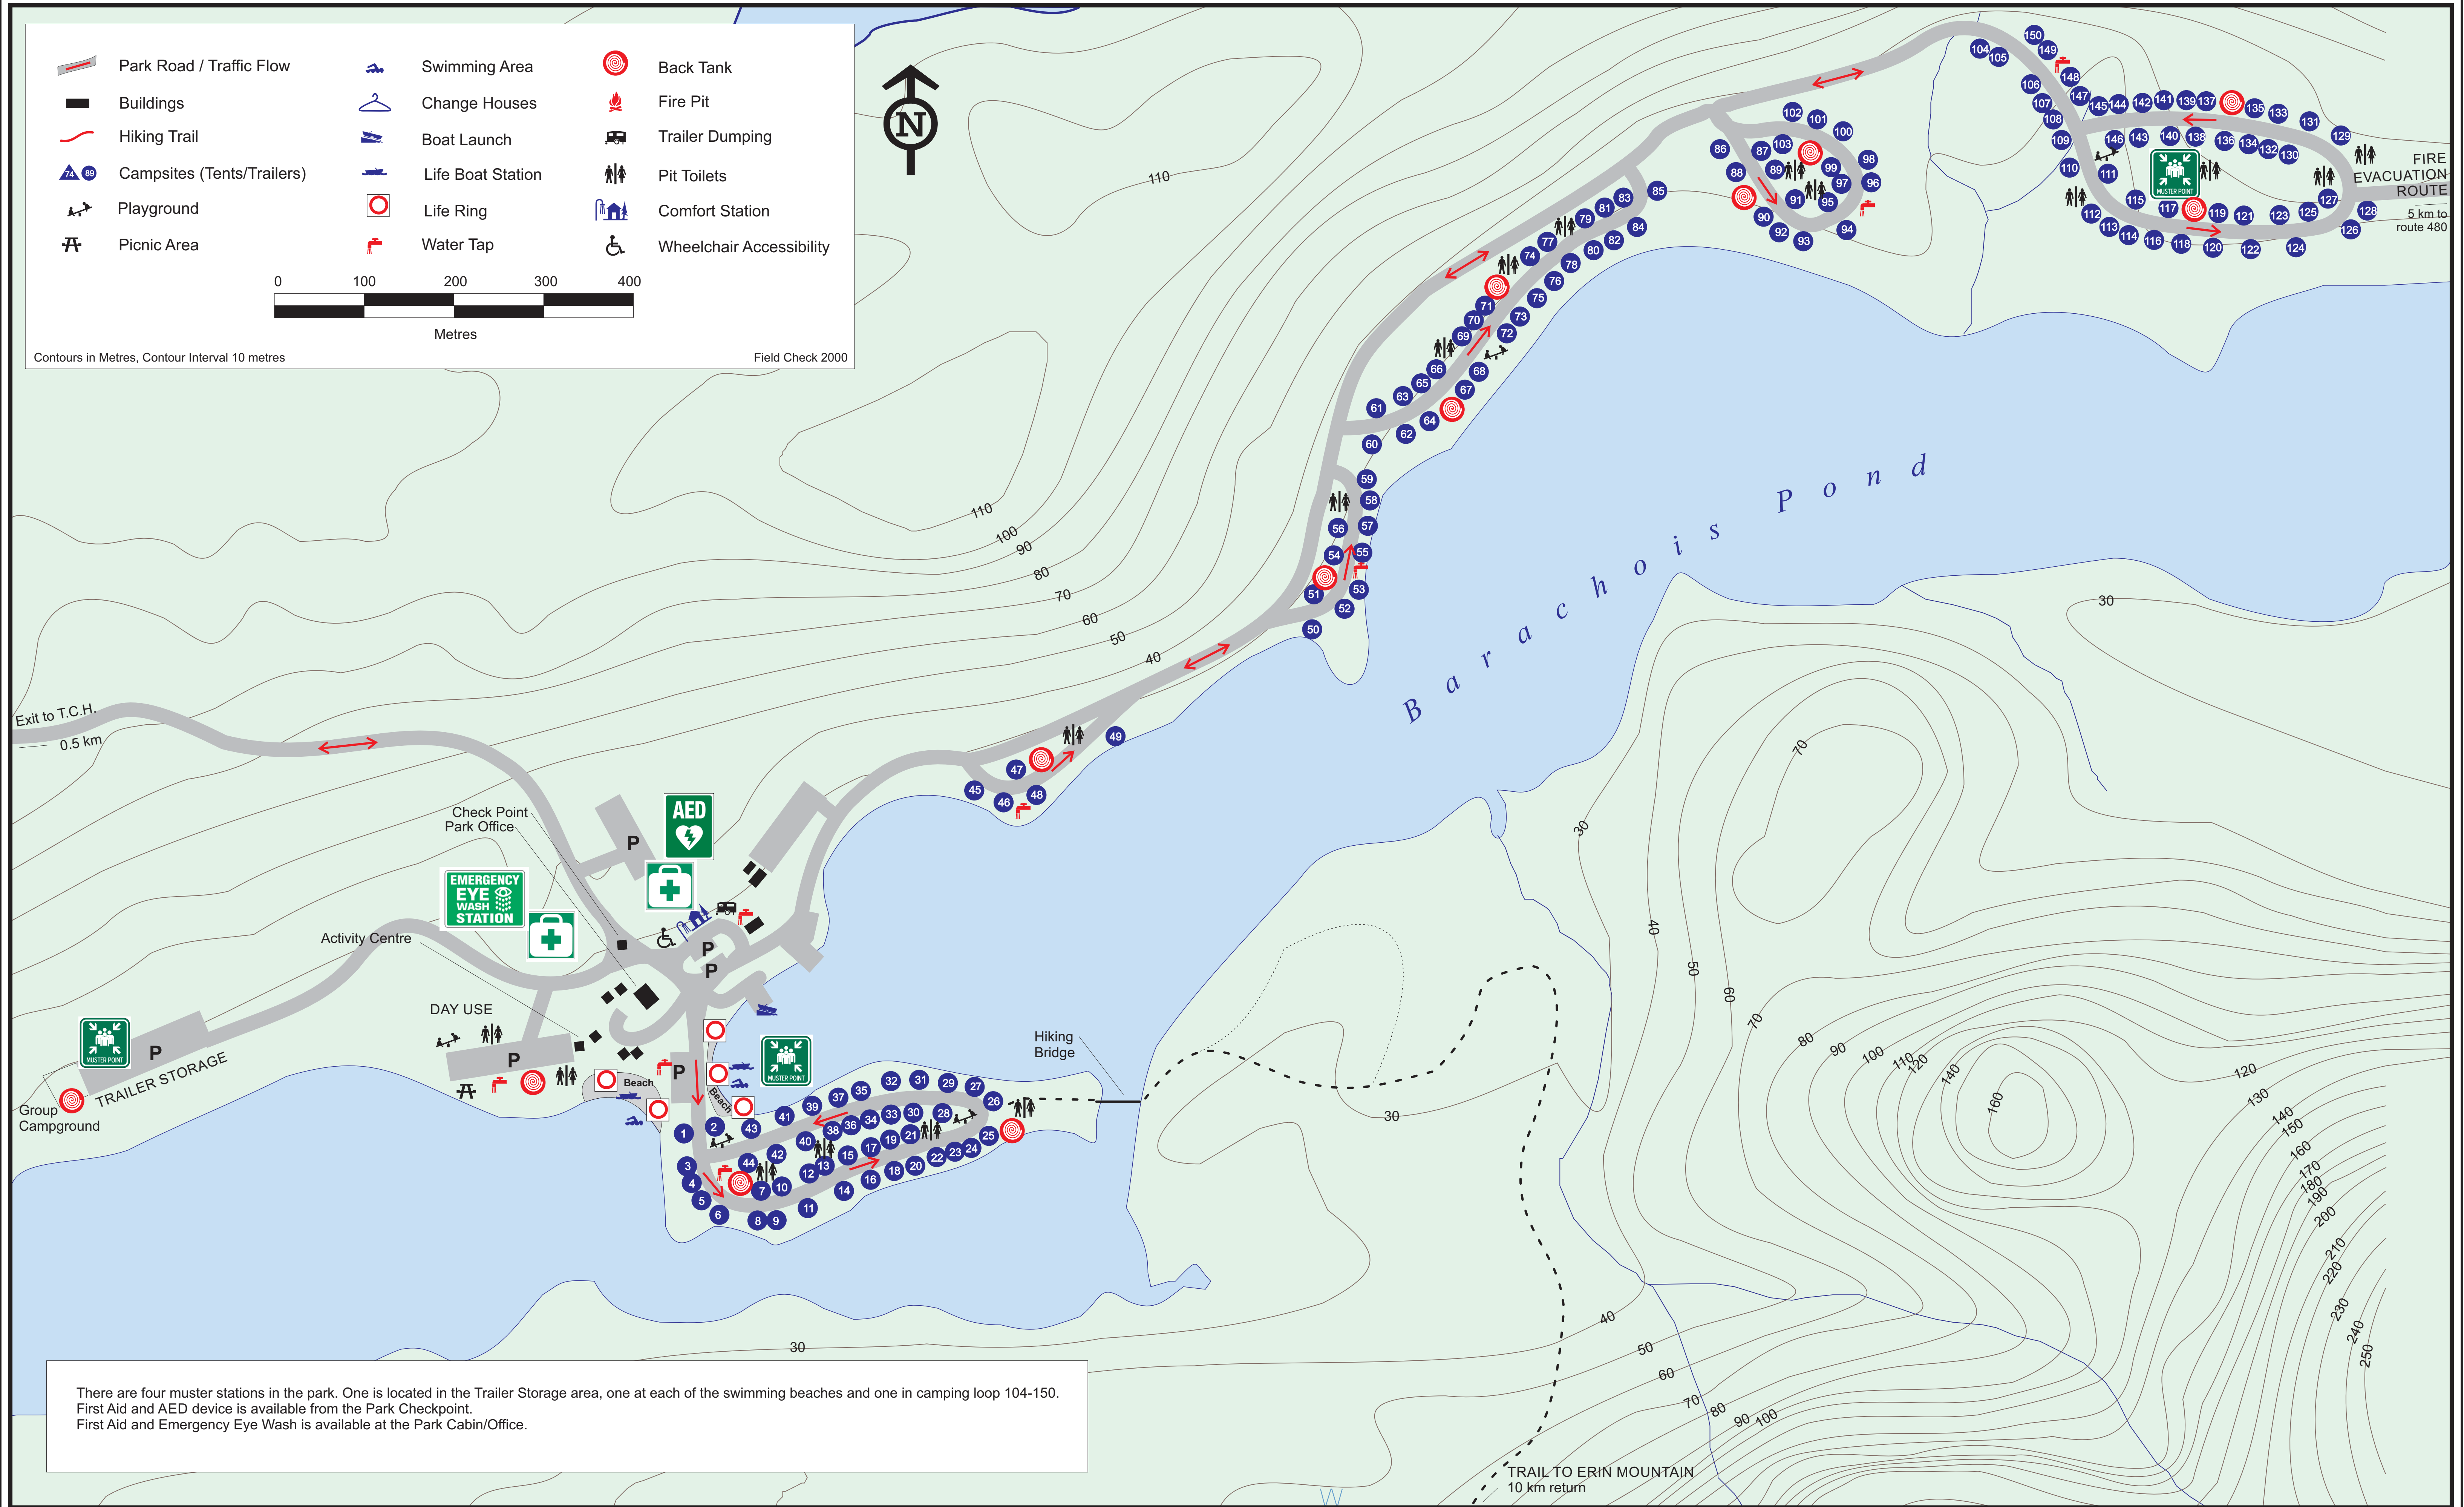

# BARACHOIS POND PROVINCIAL PARK

There are four muster stations in the park. One is located in the Trailer Storage area, one at each of the swimming beaches and one in camping loop 104-150. First Aid and AED device is available from the Park Checkpoint. First Aid and Emergency Eye Wash is available at the Park Cabin/Office.