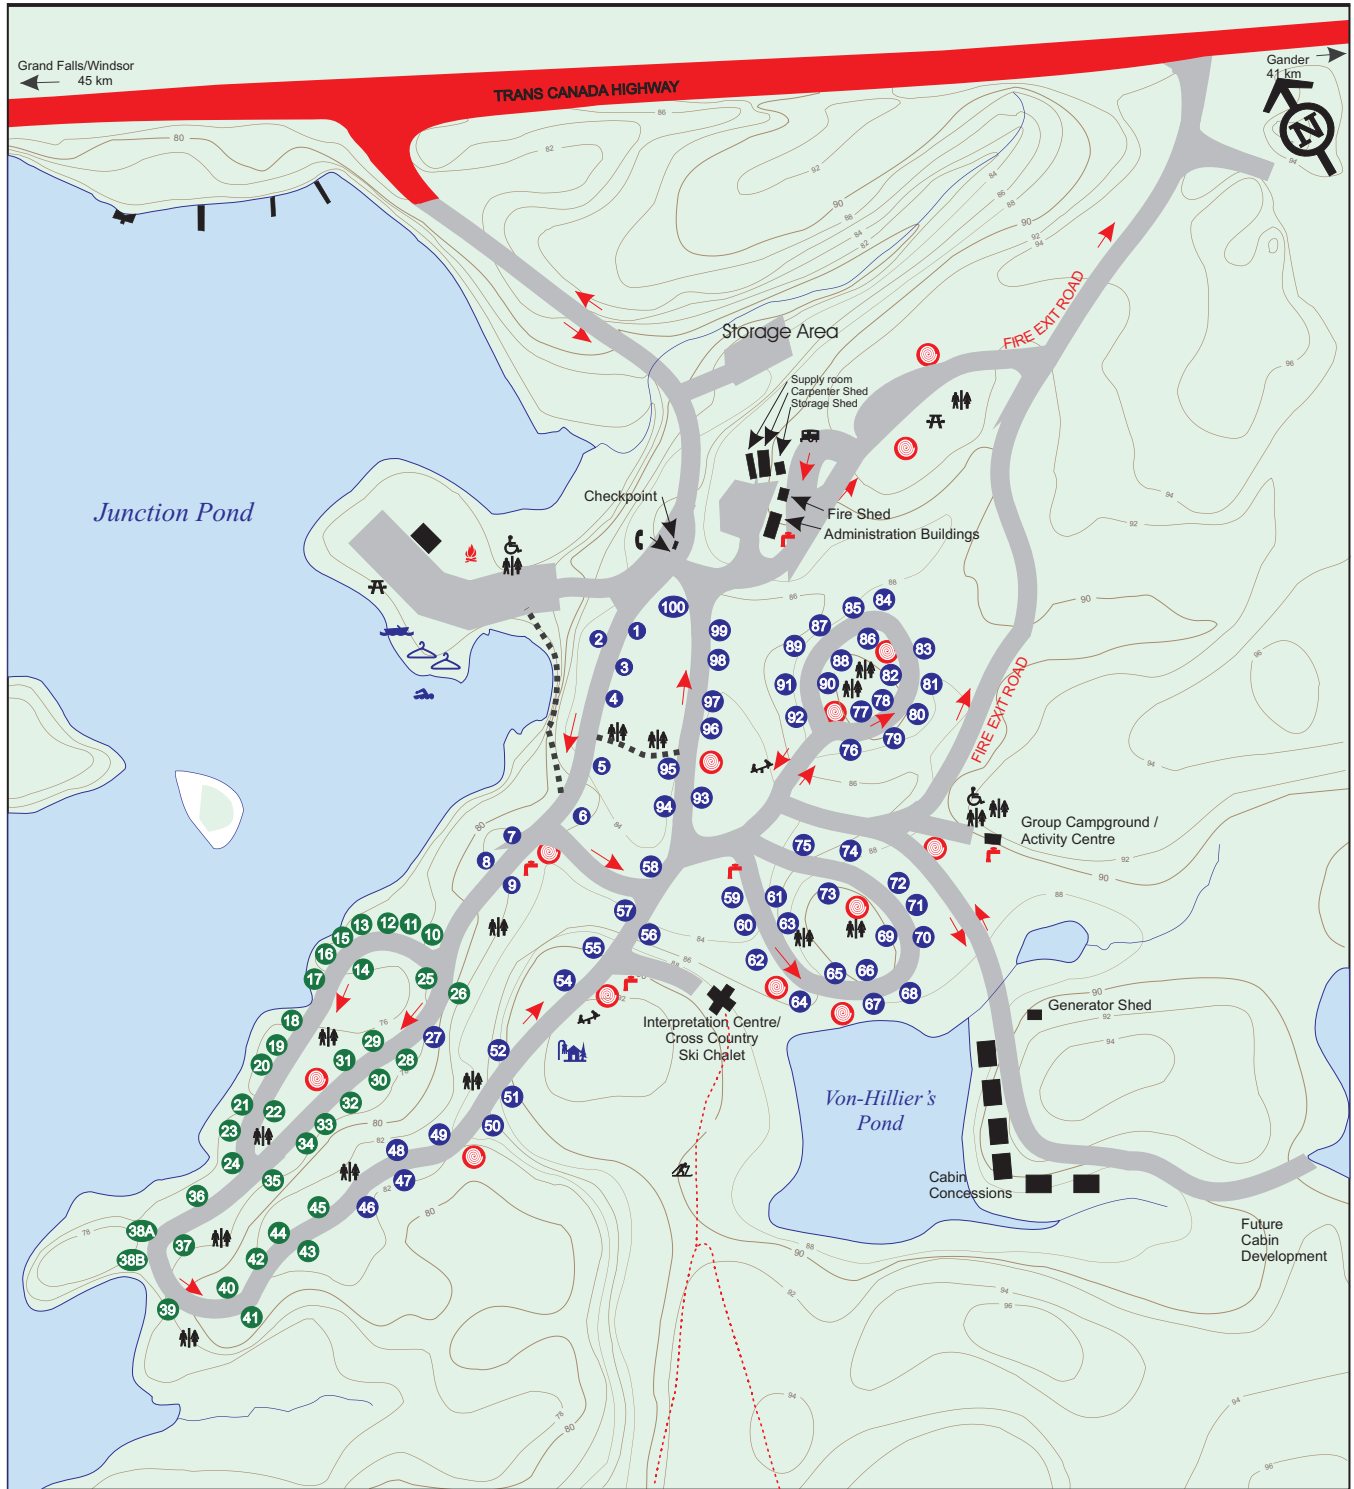

NOTRE DAME PROVINCIAL PARK

- | | | | | |
|--------------------------|-------------|------------------|--------------------|--------------------------|
| Park Road / Traffic Flow | Picnic Area | Back Tank | Lifeboat Station | Wheelchair Accessibility |
| Buildings | Playground | Trailer Dumping | Swimming Area | Pit Toilets |
| Campsites | Water Tap | Comfort Station | Change Houses | |
| Electrical Campsites | Fire Pit | Public Telephone | Hiking / Ski Trail | |
- 0 100 200
Metres