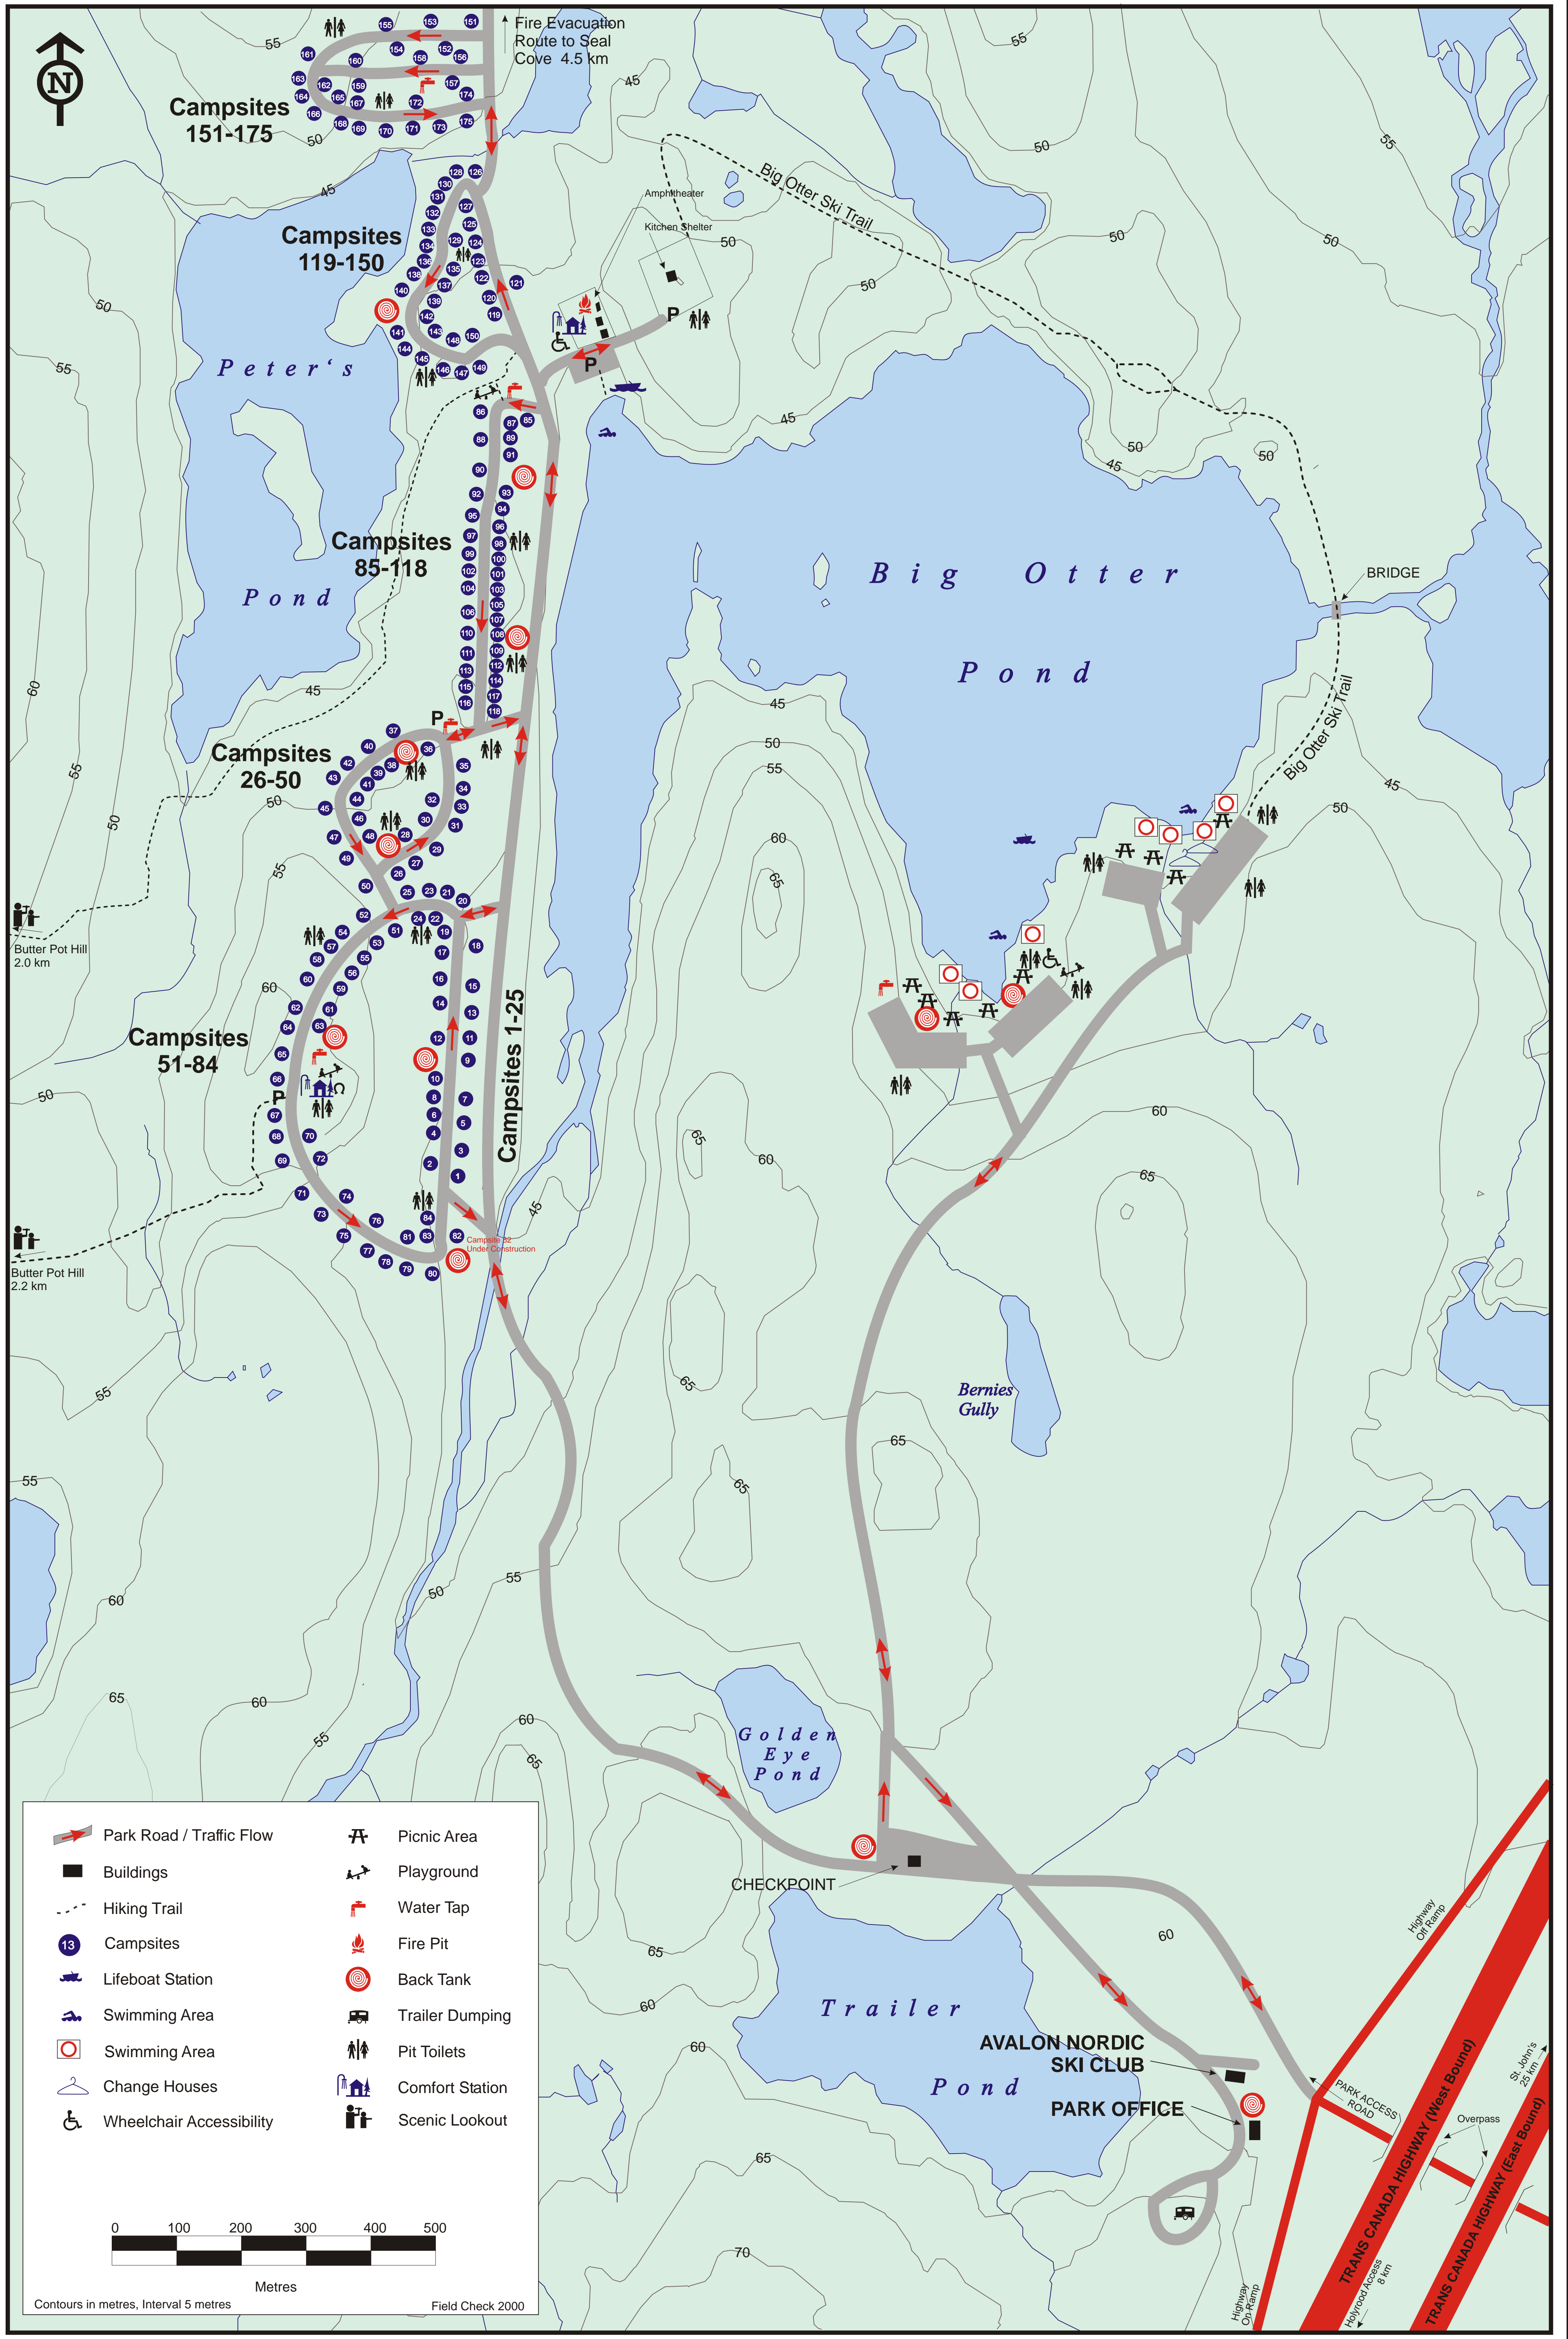

BUTTER POT PROVINCIAL PARK

0 100 200 300 400 500
Metres

Contours in metres, Interval 5 metres
Field Check 2000