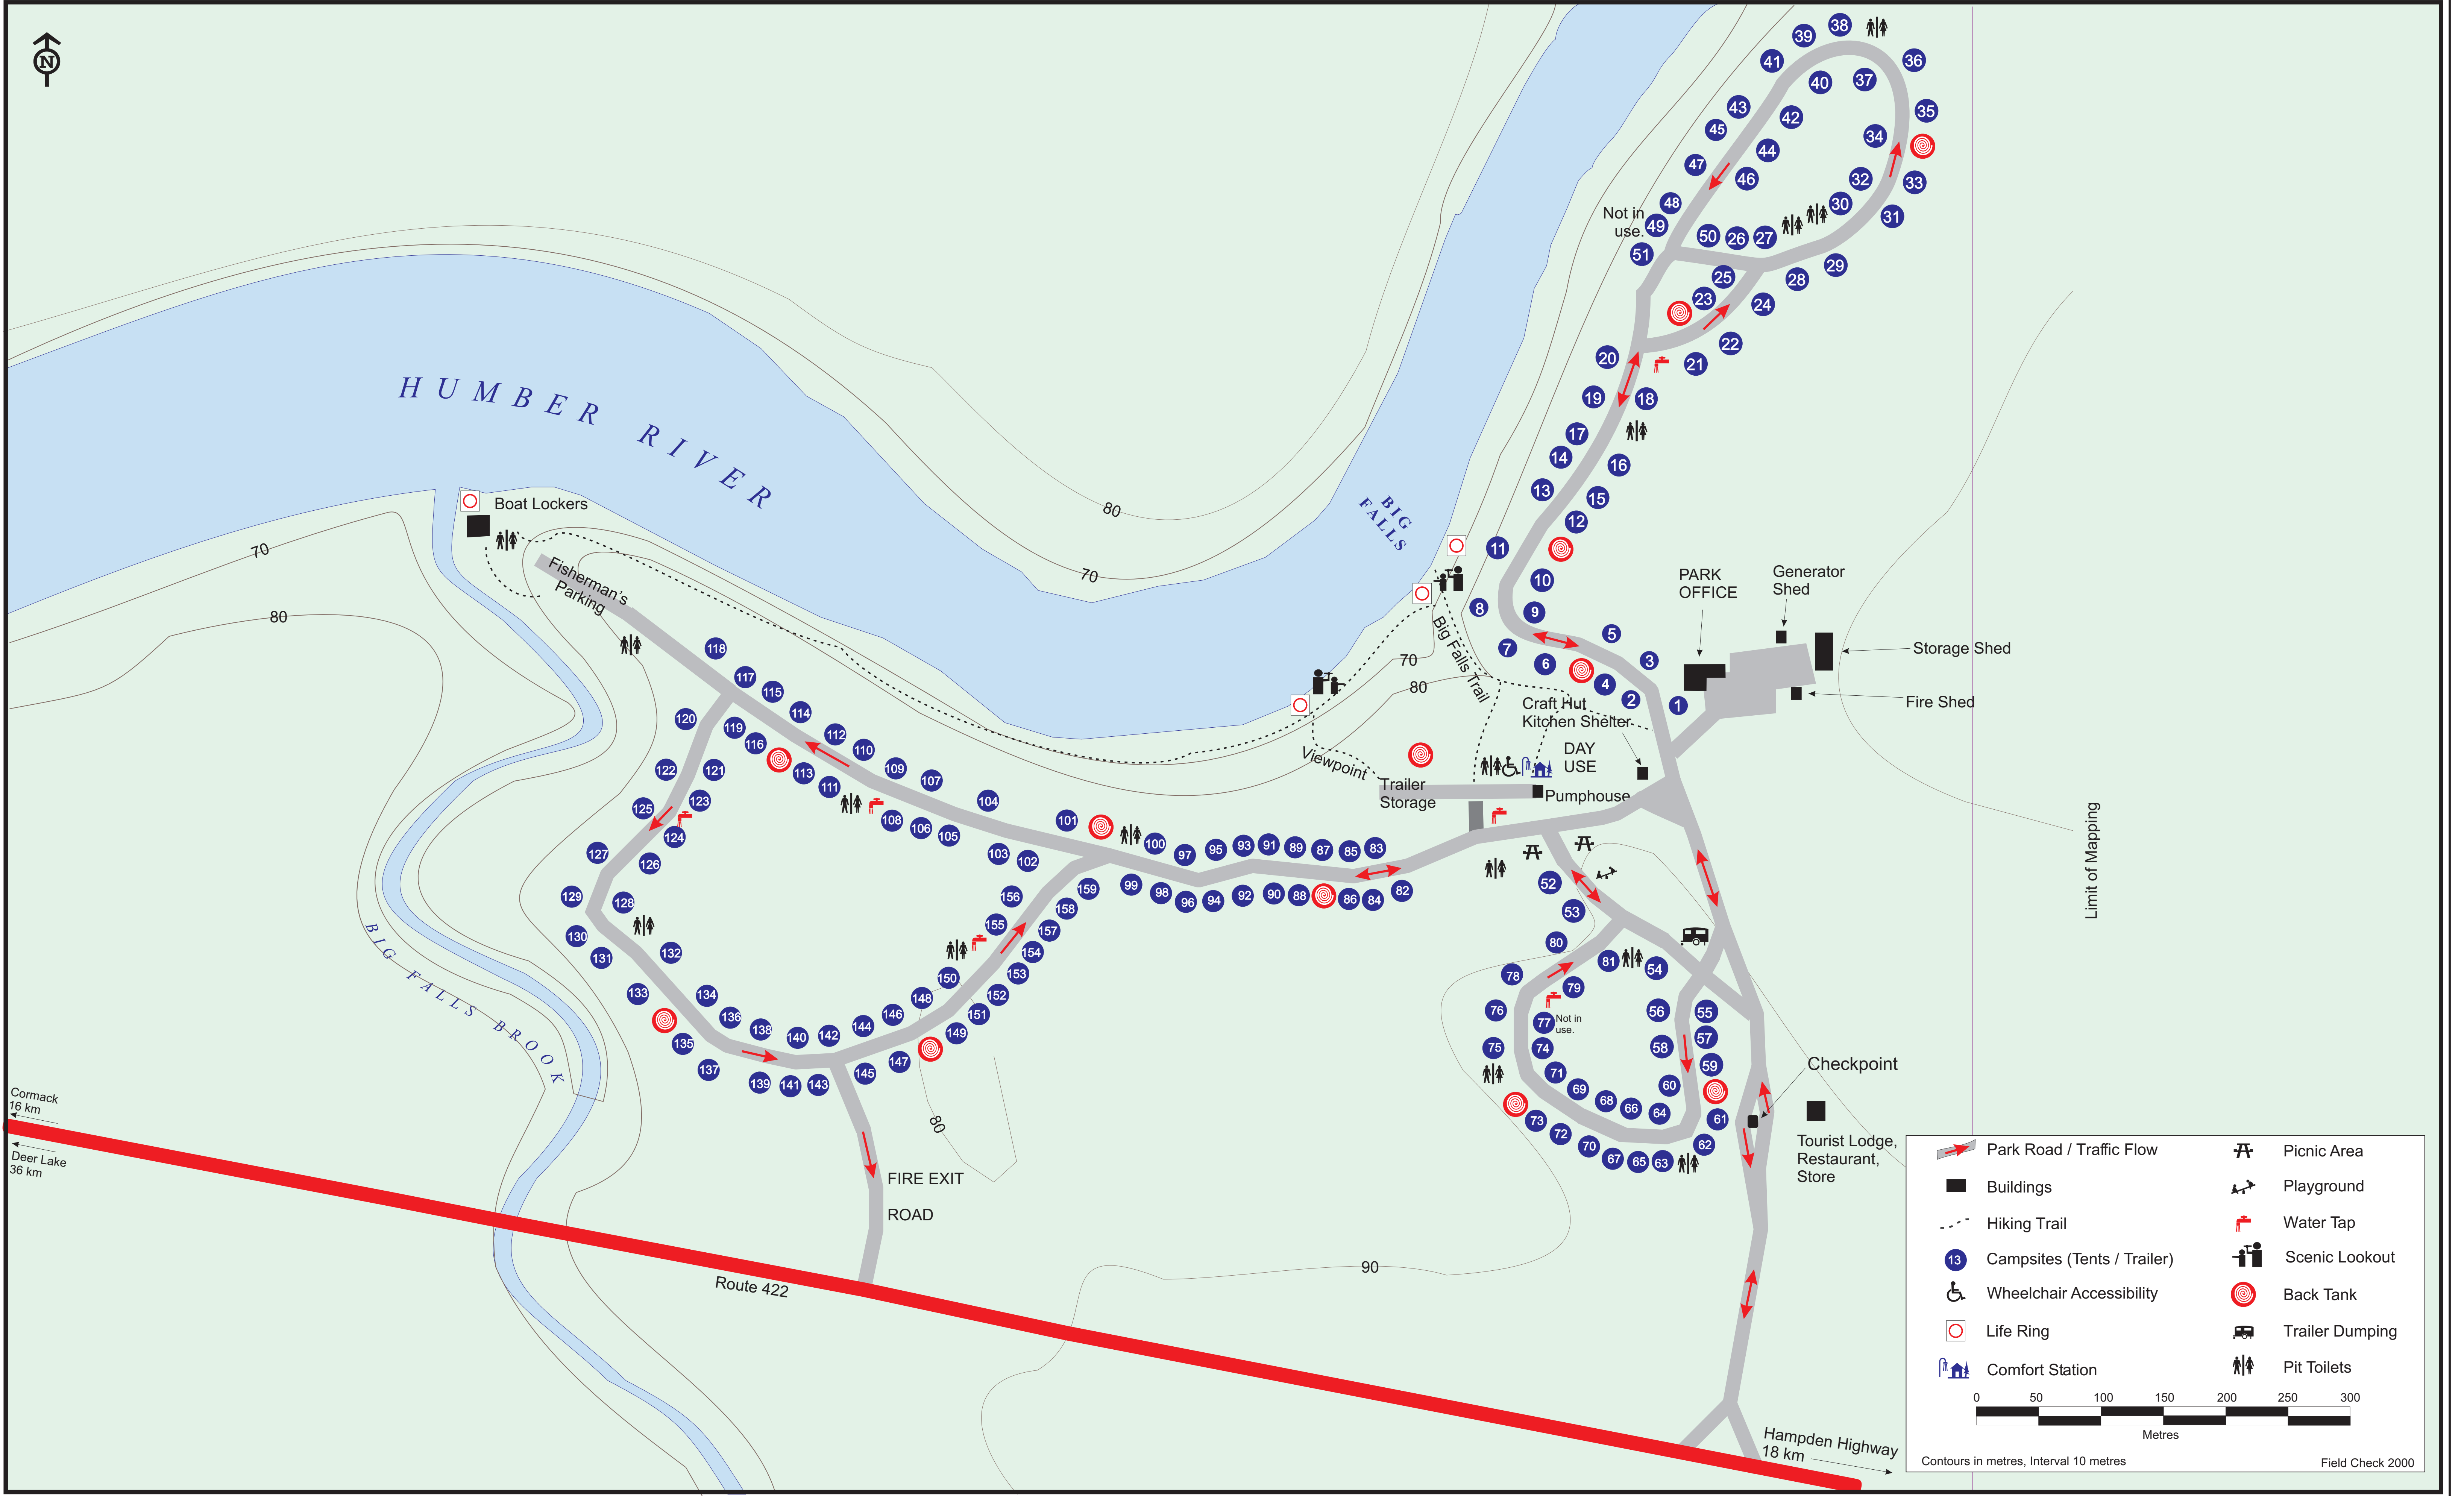

# SIR RICHARD SQUIRES MEMORIAL PROVINCIAL PARK

	Park Road / Traffic Flow		Picnic Area
	Buildings		Playground
	Hiking Trail		Water Tap
	Campsites (Tents / Trailer)		Scenic Lookout
	Wheelchair Accessibility		Back Tank
	Life Ring		Trailer Dumping
	Comfort Station		Pit Toilets

0 50 100 150 200 250 300  
Metres

Contours in metres, Interval 10 metres

Field Check 2000